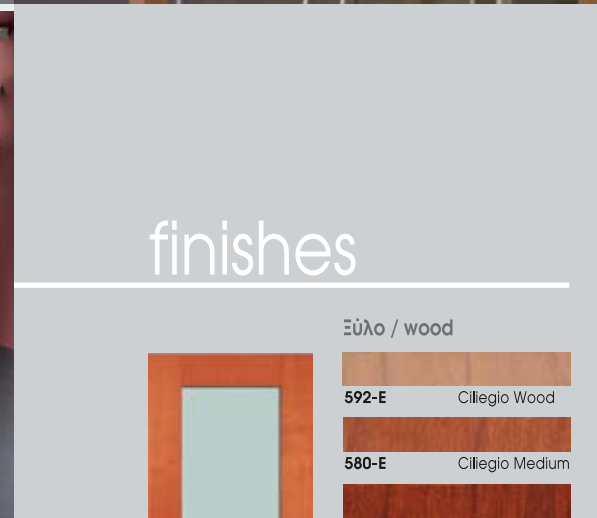

Grigio scuro

Olive green

Orange

Ruby red

Blue cobalt

Moca

finishes

Ξύλο / wood